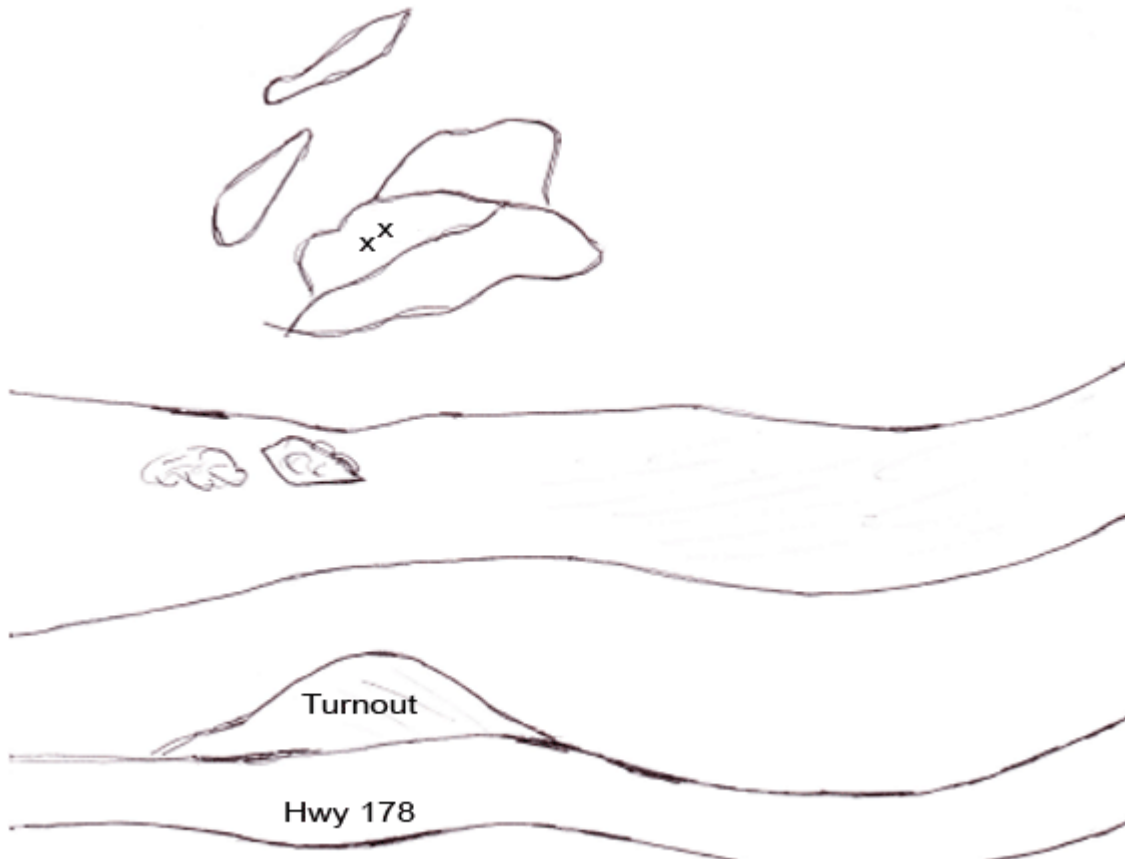

Garden Route

Located right before "The Gym" approximately 9 miles into the canyon on the north side of the river.

The route is short.

1. Garden Route 5.10+