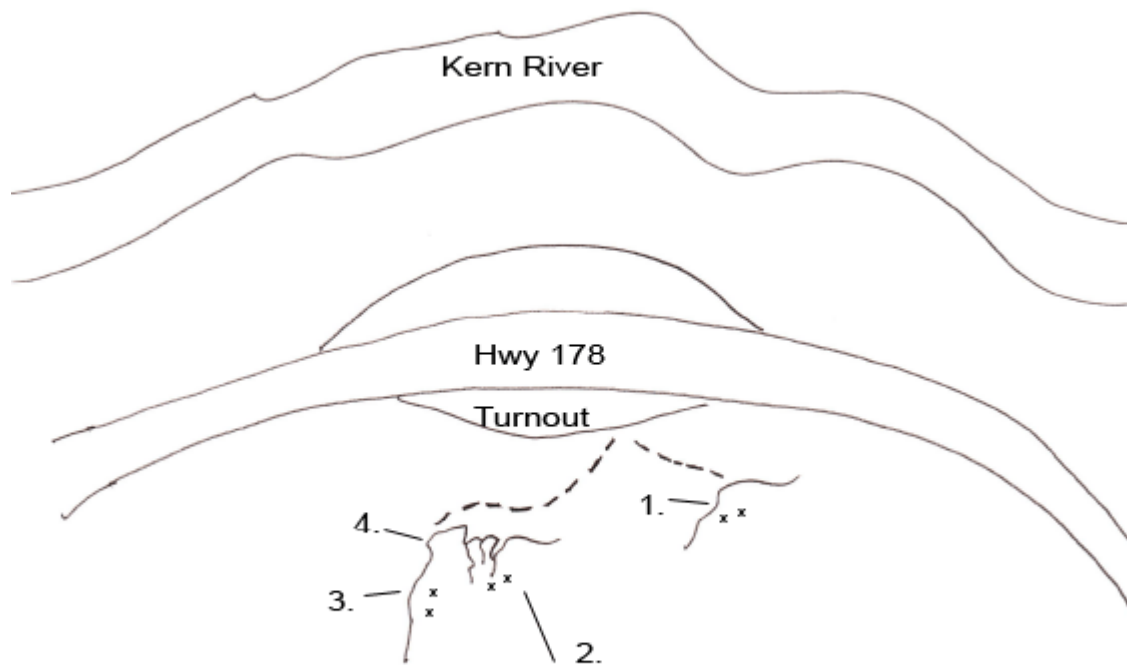

Roadside Crags

Copyright KCAventure.com

Located 3.3 miles into the canyon and approximately 27 minutes from Bakersfield.

1. Blackey 5.10c
2. Variation Cracks 5.5 and up
3. Roadside Arête 5.8
4. Roadside Face 5.10-

Copyright KCAventure.com