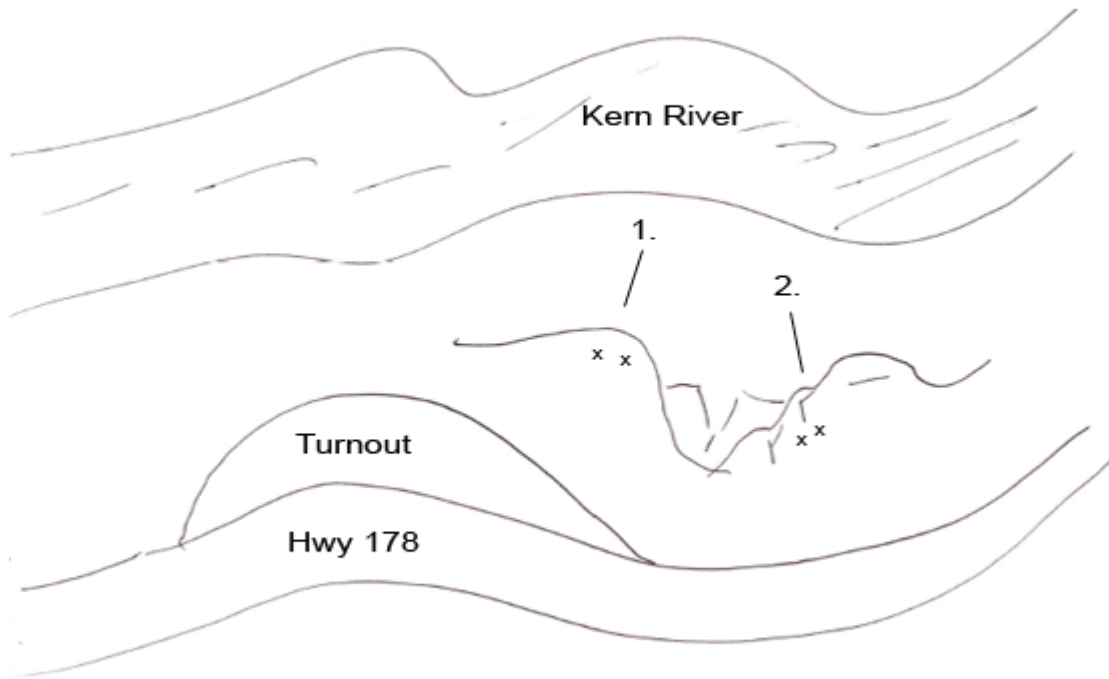

School House Rock

Copyright KCAventure.com

Located approximately 4.2 miles into the canyon situated on the river side of the road. These routes are mostly water polished.

The routes are short T.R's (top rope)

1. School House Rock 5.10 and up
2. Unknown crack variation 5.7

Copyright KCAventure.com